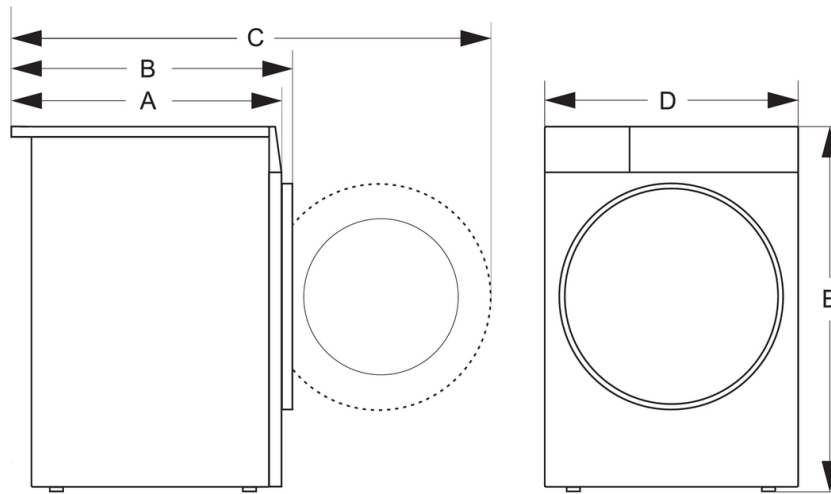

Functions

Modes:	TimeCare, IntensiveCare, NormalCare, NightCare	Additional functions:	Pump stop, Pause, Personal settings saving, Laundry adding, Quick wash programme, High water level, Skip spin, Prewash, Shortening program one level
Steam function:	Yes	AirDry washing machine drying:	No
Features			
SteamTech:	Yes, heater in tub	AdaptTech: Memorizing intelligent system:	Yes
Sound protection:	Super silent	Sound signal:	Audio signal SoftSound
Personal settings for all programmes:	Yes	Sensors:	Water level sensor, Temperature sensor, Load sensor, Foam sensor
Cold wash:	With button	Aqua JetWash:	No
AutoDose System:	Yes, integrated		
Safety			
AquaStop:	Partial AquaStop	Overflow protection:	Yes
Lockable control panel:	Yes		
Technical data			
Width of the product:	600 mm	Height of the product:	850 mm
Depth of the product:	540 mm	Width of the packed product:	640 mm
Height of the packed product:	890 mm	Depth of the packed product:	627 mm
Gross weight:	62.9 kg	Net weight:	61.7 kg
Voltage:	220-240 V	Connected load:	1900 W
Product code:	747540	EAN code:	3838783084323
EPREL number:	2452539		

Depth mm (A)	460	540	600
Depth with door closed mm (B)	490	570	635
Depth with door open mm (C)	965	1040	1105
Width mm (D)	600		
Height mm (E)	850		